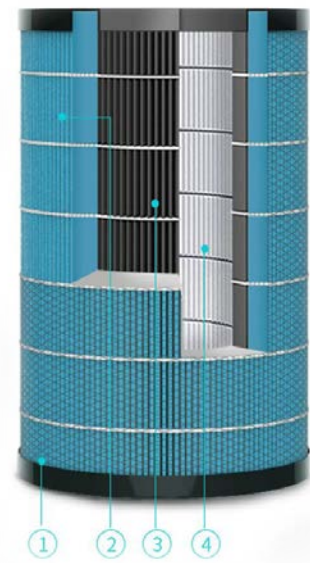

TOUCH SCREEN AND AIR QUALITY MEASUREMENT

AUTO mode

The operating mode is automatically adapted to the current room air quality

Wind speed

Wind speed adjustment up to 5 levels

Sleep mode

Light off, low speed, low noise level

Power button

Timer setting

1/2/4/6/8/10/12 hour timer setting for switching on or off